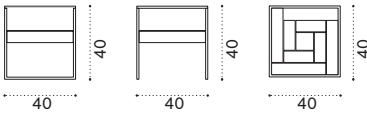

IP54 2700° K - 200 LUMEN
USB CHARGING, LI-ION BATTERY
10W/H MAX ENDURANCE >10H
RECHARGING CYCLES 6/10H

Item

TELAD43T1

TELAD51T1

Description

Warmwhite + teak

Coffee brown + teak

 → 13 |  1 box 44X44X46H 17 Kg