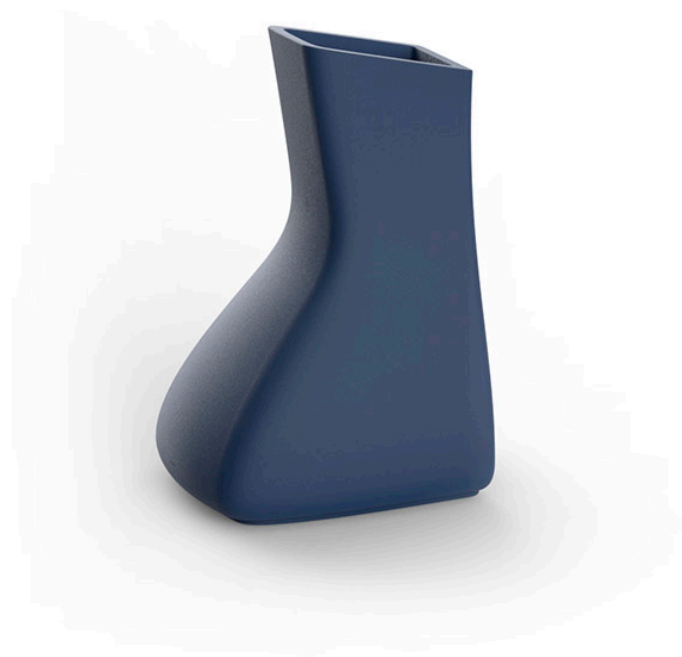

# Noma mellizas low

by Javier Mariscal

The Noma Collection, designed by **Javier Mariscal** for the Spanish brand **Vondom**, is a group of outdoor items. There was an aim to create a new typology of furniture by combining the functions of a flowerpot and an outdoor table, and thus NOMA was born, a collection **characterized by its originality and versatile nature.**

## Description

Pot made of polyethylene resin by rotational moulding. 100% Recyclable. Item suitable for indoor and outdoor use. Available in different finishes.

Weight: 20 Kg

MELLIZA Macetero Low  
TWIN Low Planter