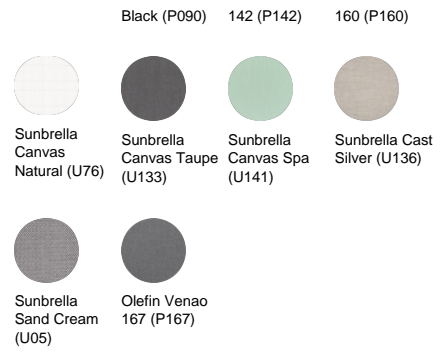

COLLECTION OVERVIEW

From the Lisse Modular Seating Collection

Lisse Modular Seating Collection emanates cozy atmosphere in outdoor area. This roomy outdoor sectional brings living room comfort to the backyard with weather-resistant cushions and a rust-proof frame. Available in ranges of color, this collection comes with sofa, tray side, cushion, and table.