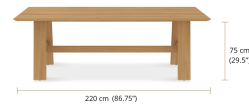

OCT-220RECT-TK

Octa Recta Dining Table 220 Teak Legs

OVERVIEW

Bring the best out of your patio space with Octa Round Dining Table, a clean and modern piece composed entirely of solid teakwood. Featuring slanted legs with X shaped footrest form a sturdy base, this modern style table was made for quality and prolonged outdoor use.

Ready for Immediate Shipment : 0

More Arriving Soon : Yes, 8 to 10 weeks

- Solid teakwood, carefully kiln dried to protect against cracks and shrinking
- Seat capacity: 6
- Knock down for easy shipping
- Teak wood is naturally water, decay, and pest resistant
- Durability: weather resistant; water resistant; rust resistant
- Product care: hose with water, air dry

Overall Dimension : W-220 D-100 H-75 cm / W-86.75" D-39.5" H-29.5"

PRODUCT DETAILS

Dimension : W-220 D-100 H-75 cm / W-86.75" D-39.5" H-29.5"

Product Type : Knock Down

MOQ : 10

Packaging / Carton Box

CBM: 0.76 (Unit/box)

Weight/box: -

Box Packaging : 228 x 112 x 30 cm

AVAILABLE IN

Finish

Natural Teak
Fine Sanded
(T3)

Weathered
Grey Teak
Brushed (T2)

Charcoal Teak
Brushed (T10)

COLLECTION OVERVIEW

From the Octa Collection

A series of dining table all in sturdy solid teakwood. The four artfully crafted legs in solid teakwood, Octa lend optimal stability on the ground. Create an