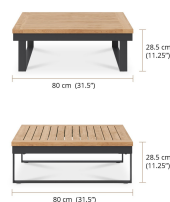

SVE-07

Suave Low Table

OVERVIEW

Suave Low Table is designed to add a great look to your outdoor area. This unique low level table is sure to catch your fancy at the very first glance. It belongs to Suave outdoor sofa collection, made using solid teakwood and quality aluminum, further enhanced with anti-UV powder coating making it suitable for outdoor use.

Overall Dimension: W-80 D-80 H-28.5 cm / W-31.5" D-31.5" H-11.25"

PRODUCT DETAILS

Dimension : W-80 D-80 H-28.5 cm / W-31.5" D-31.5" H-11.25"

Product Type : Fix

MOQ : 10

Packaging / Carton Box

CBM: 0.14 (Unit/box)