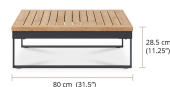

SVE-07

Suave Low Table

OVERVIEW

Suave Low Table is designed to add a great look to your outdoor area. This unique low level table is sure to catch your fancy at the very first glance. It belongs to Suave outdoor sofa collection, made using solid teakwood and quality aluminum, further enhanced with anti-UV powder coating making it suitable for outdoor use.

Overall Dimension: W-80 D-80 H-28.5 cm / W-31.5" D-31.5" H-11.25"

PRODUCT DETAILS

Dimension : W-80 D-80 H-28.5 cm / W-31.5" D-31.5" H-11.25"

Product Type : Fix

MOQ : 10

Packaging / Carton Box

CBM: 0.14 (Unit/box)

Weight/box: 22.25 kg

AVAILABLE IN

Frame

Aluminium
White Pearl
(F9)

Aluminium
Dark Taupe
(F21)

Aluminium
Asteroid (F20)

Table Top

Natural Teak
Fine Sanded
(T3)